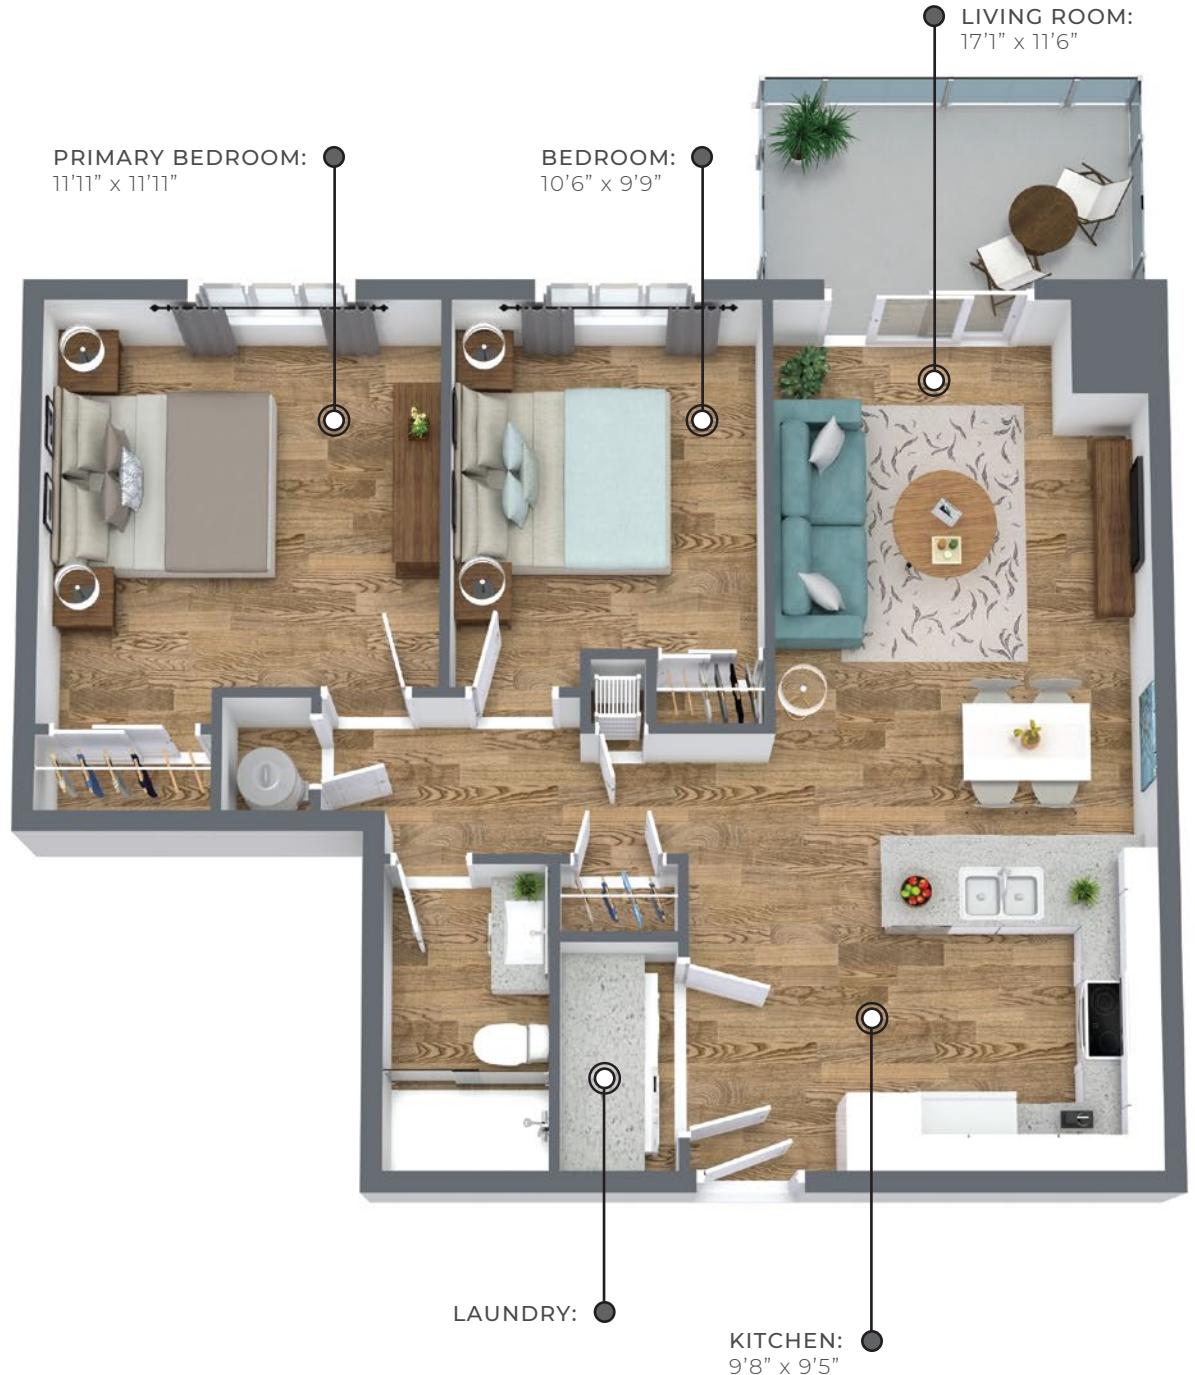

SOUTHFIELD GREEN
APARTMENTS

1200 & 1250 Southfield Drive
Tecumseh, ON

PAQUETTE CORNERS

911 sq ft

The floor plan illustrated here uses finishes from our exclusive **Palette One Collection** and includes:

CABINERY:
FLAT PANEL

COUNTERS:
QUARTZ

FLOORING:
LUXURY
VINYL PLANK

Palette One finishes are on levels 1 & 3.

All suite measurements are preliminary based on current building concept and unit configurations and are subject to change.
southfieldgreen.ca

SOUTHFIELD GREEN APARTMENTS

1200 & 1250 Southfield Drive
Tecumseh, ON

PAQUETTE CORNERS

911 sq ft

This suite is also available with finishes from our **Palette Two Collection** and includes:

CABINETY:
FLAT PANEL

COUNTERS:
QUARTZ

FLOORING:
LUXURY
VINYL PLANK

Palette Two finishes are on
levels 2 & 4.

First Floor

Suites 104, 113

Second Floor - Fourth Floor

Suites 204, 213, 304, 313, 404, 413