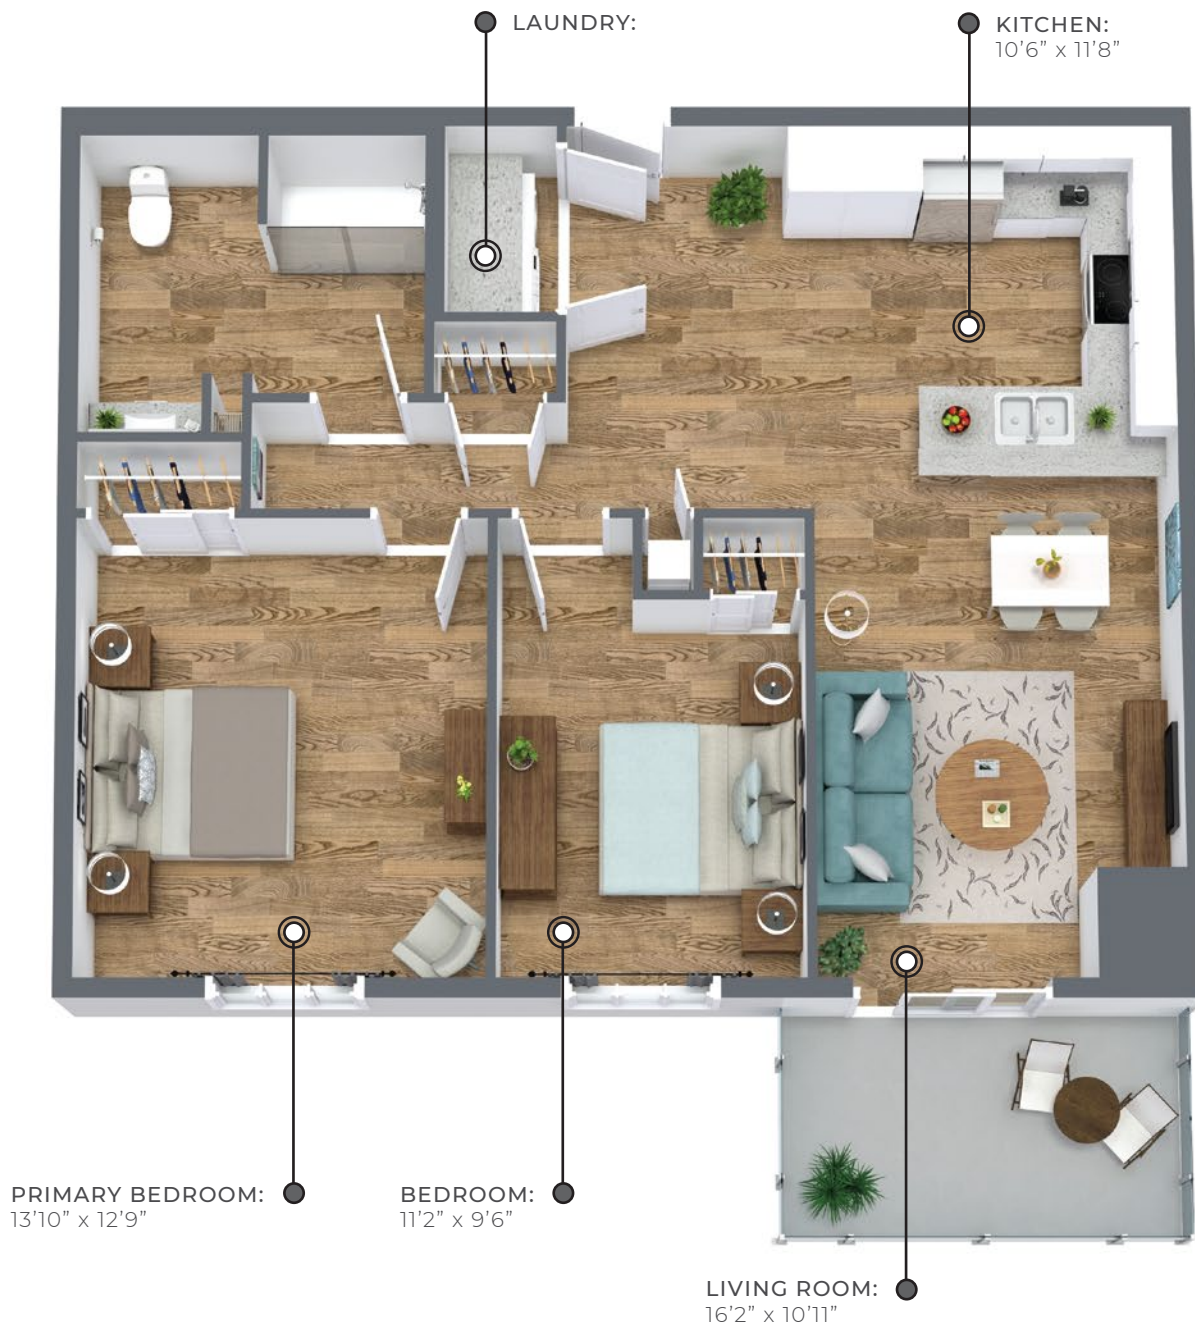

SOUTHFIELD GREEN APARTMENTS

1200 & 1250 Southfield Drive
Tecumseh, ON

LEAMINGTON

1007 sq ft

The floor plan illustrated here uses finishes from our exclusive **Palette One Collection** and includes:

CABINETS:
FLAT PANEL

COUNTERS:
QUARTZ

FLOORING:
LUXURY
VINYL PLANK

Palette One finishes are on
levels 1 & 3.

All suite measurements are preliminary based on current building concept and unit configurations and are subject to change.
southfieldgreen.ca

SOUTHFIELD GREEN APARTMENTS

1200 & 1250 Southfield Drive
Tecumseh, ON

LEAMINGTON

1007 sq ft

This suite is also available with finishes from our **Palette Two Collection** and includes:

CABINETS:
FLAT PANEL

COUNTERS:
QUARTZ

FLOORING:
LUXURY
VINYL PLANK

Palette Two finishes are on
levels 2 & 4.

First Floor

Suites 112, 117

Second Floor - Fourth Floor

Suites 212, 217, 312, 317, 412, 417