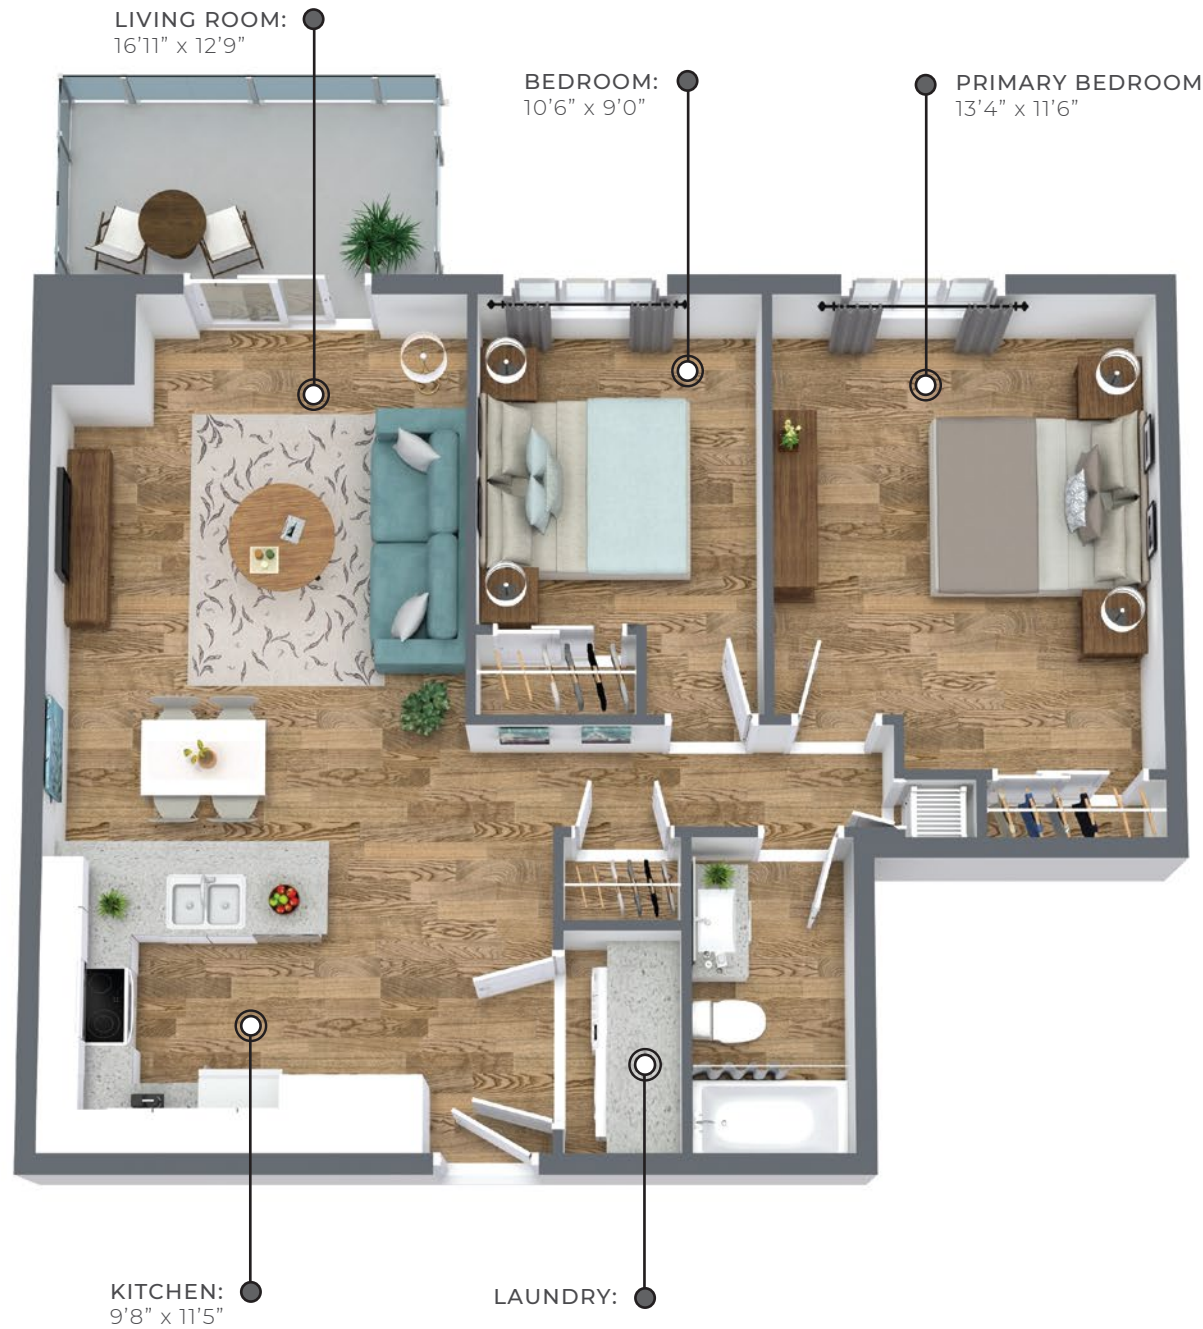

SOUTHFIELD GREEN APARTMENTS

1200 & 1250 Southfield Drive
Tecumseh, ON

MAIDSTONE

930 sq ft

The floor plan illustrated here uses finishes from our exclusive **Palette One Collection** and includes:

CABINETS:
FLAT PANEL

COUNTERS:
QUARTZ

FLOORING:
LUXURY
VINYL PLANK

Palette One finishes are on
levels 1 & 3.

All suite measurements are preliminary based on current building concept and unit configurations and are subject to change.
southfieldgreen.ca

SOUTHFIELD GREEN APARTMENTS

1200 & 1250 Southfield Drive
Tecumseh, ON

MAIDSTONE

930 sq ft

This suite is also available with finishes from our **Palette Two Collection** and includes:

CABINETY:
FLAT PANEL

COUNTERS:
QUARTZ

FLOORING:
LUXURY
VINYL PLANK

Palette Two finishes are on
levels 2 & 4.

First Floor

Suites 109, 110

Second Floor - Fourth Floor

Suites 209, 210, 309, 310, 409, 410