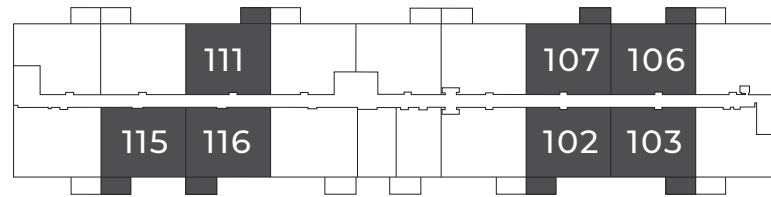

## FAIRPLAY

**1007** sq ft

This suite is also available with finishes from our **Palette Two Collection** and includes:

CABINETRY:  
FLAT PANEL

COUNTERS:  
QUARTZ

FLOORING:  
LUXURY  
VINYL PLANK

Palette Two finishes are on  
levels 2 & 4.

### First Floor

Suites 102, 103, 106, 107, 111, 115, 116