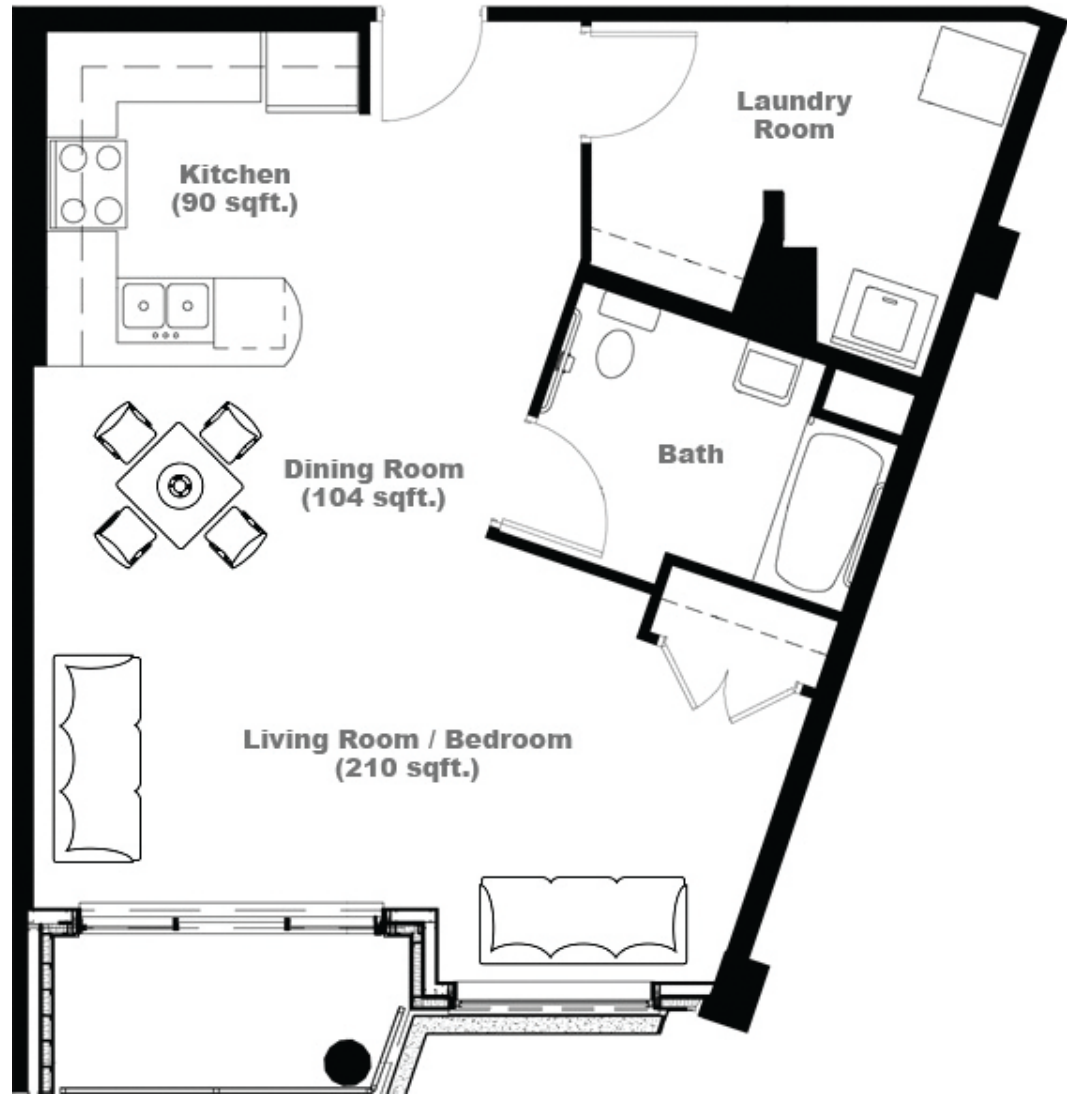

Unit K

698 sq ft

3330 Barnstead Lane

All room measurements are preliminary based on current building concept and unit configurations and are subject to change.