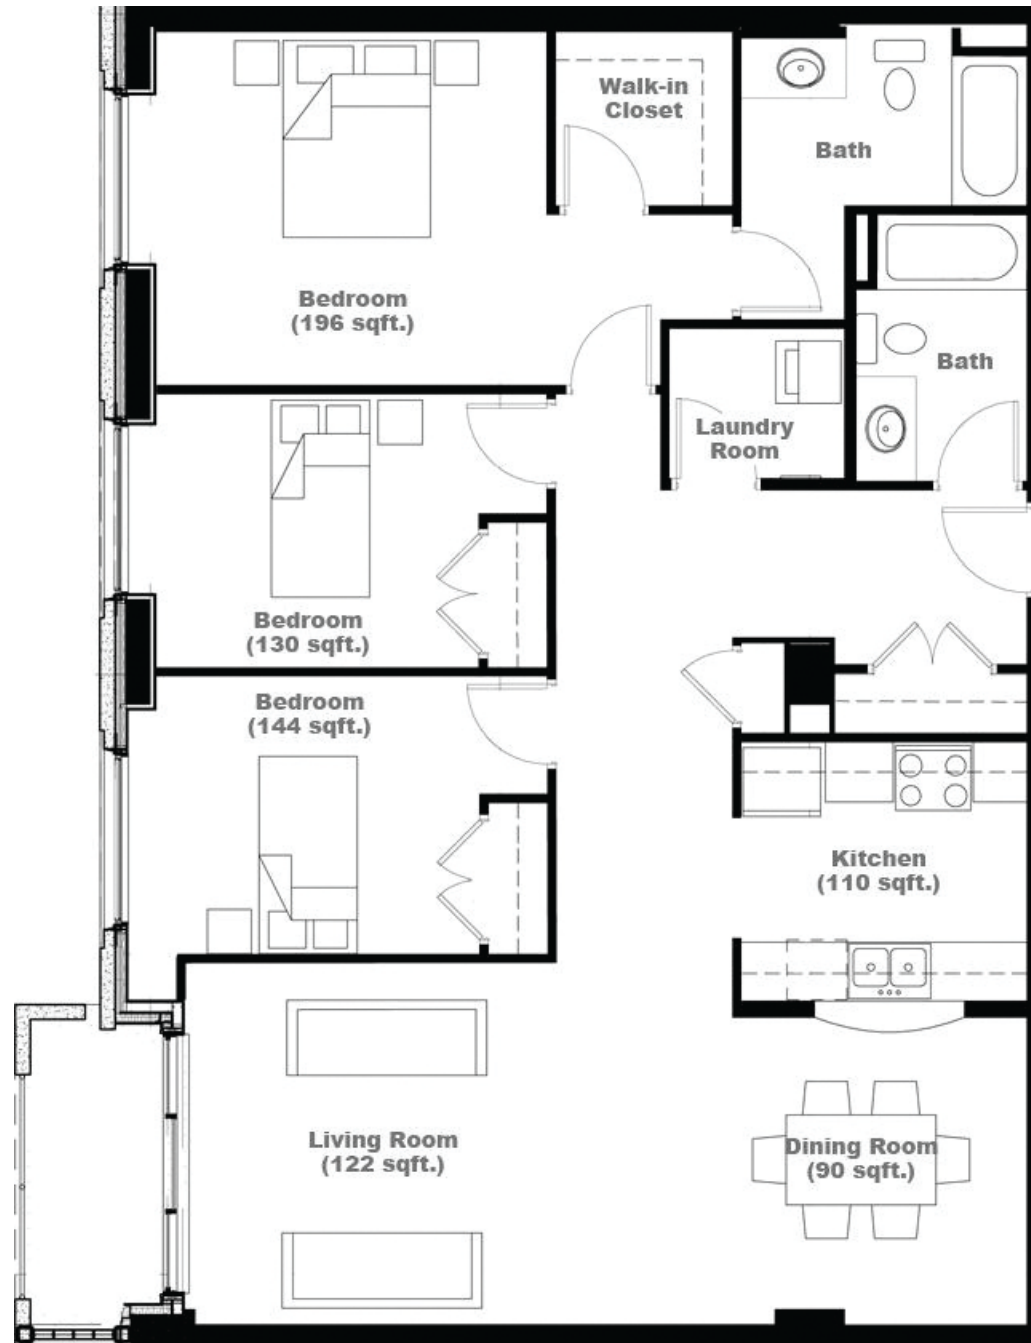

Unit E

1,091 sq ft

3330 Barnstead Lane

All room measurements are preliminary based on current building concept and unit configurations and are subject to change.

Unit C

1,248 sq ft

3330 Barnstead Lane

All room measurements are preliminary based on current building concept and unit configurations and are subject to change.

Unit A

1,250 sq ft

3330 Barnstead Lane

All room measurements are preliminary based on current building concept and unit configurations and are subject to change.