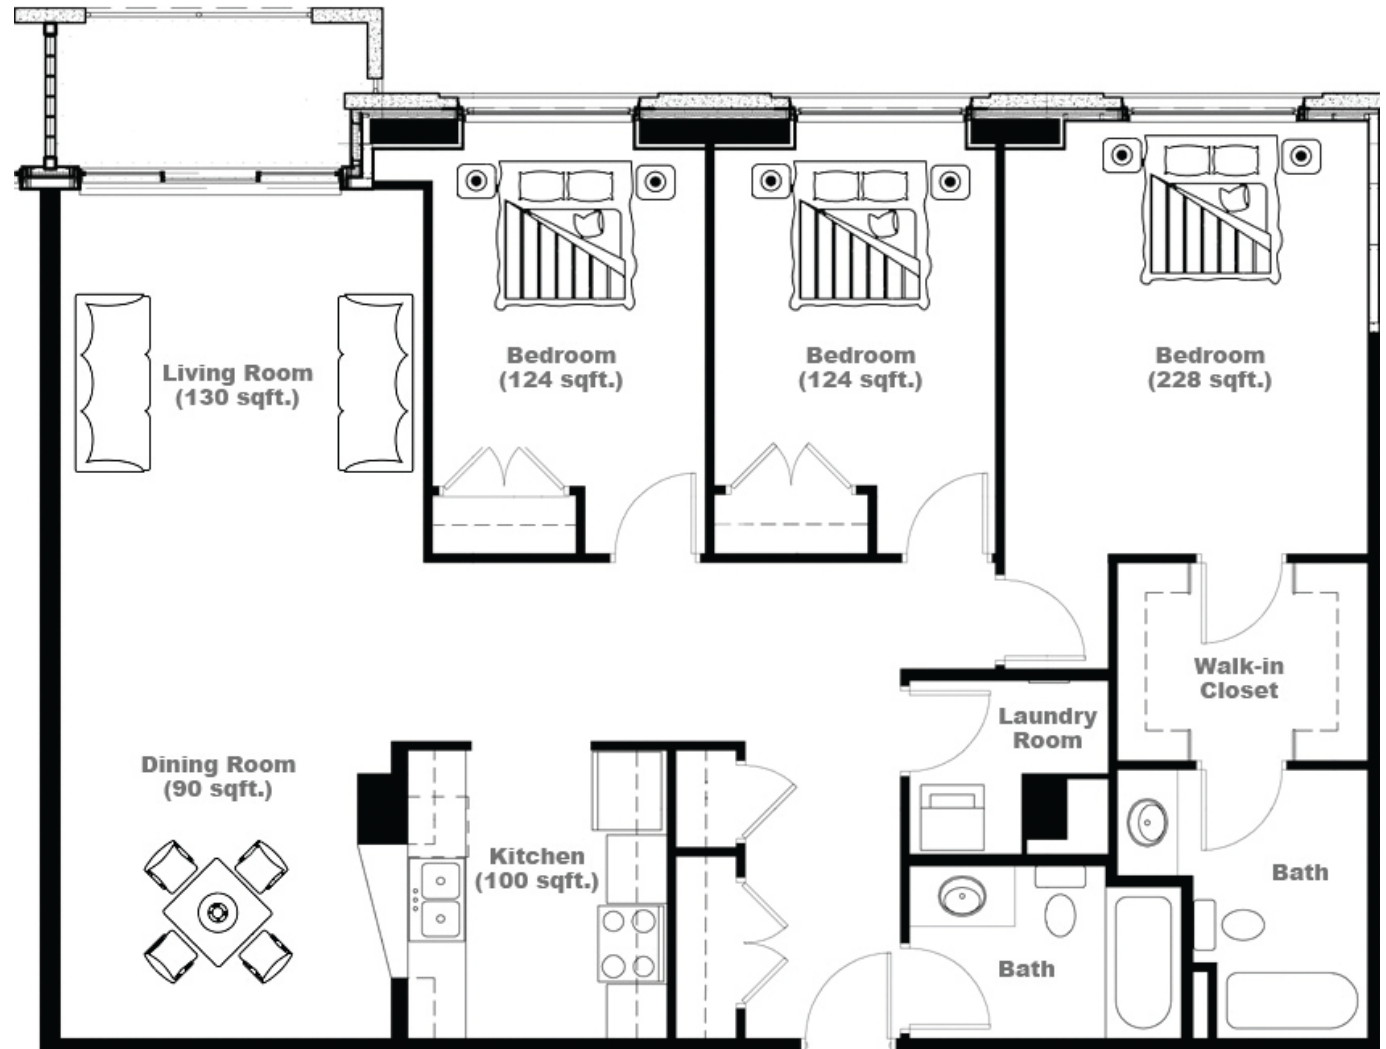

Unit E

1,091 sq ft

3330 Barnstead Lane

All room measurements are preliminary based on current building concept and unit configurations and are subject to change.

Unit C

1,248 sq ft

3330 Barnstead Lane

All room measurements are preliminary based on current building concept and unit configurations and are subject to change.

Unit A

1,250 sq ft

3330 Barnstead Lane

All room measurements are preliminary based on current building concept and unit configurations and are subject to change.