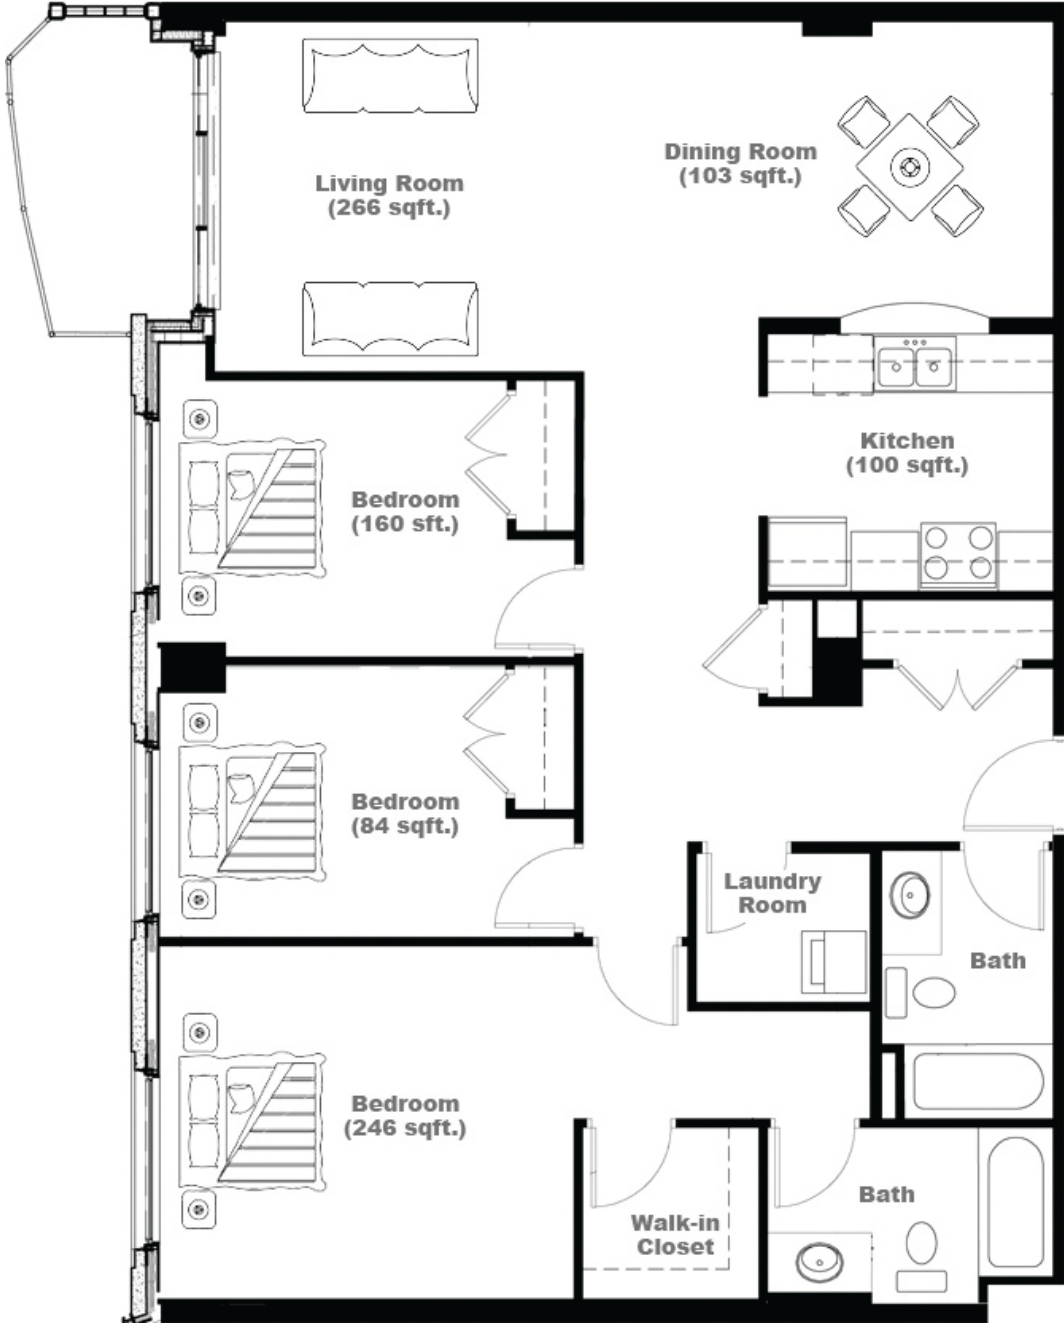

Unit E

1,091 sq ft

3330 Barnstead Lane

All room measurements are preliminary based on current building concept and unit configurations and are subject to change.

Unit C

1,248 sq ft

3330 Barnstead Lane

All room measurements are preliminary based on current building concept and unit configurations and are subject to change.

Unit A

1,250 sq ft

3330 Barnstead Lane

All room measurements are preliminary based on current building concept and unit configurations and are subject to change.