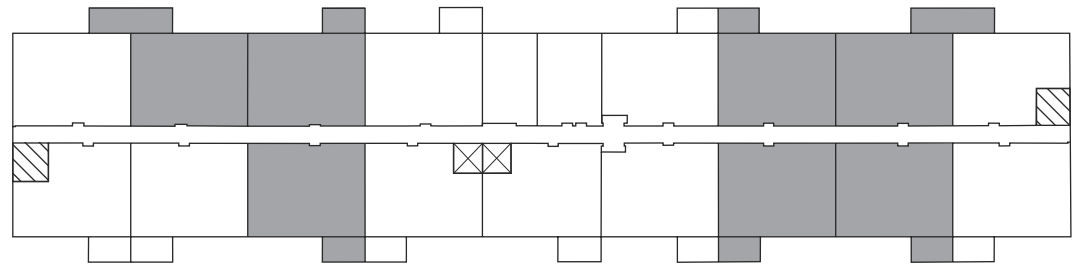

FLOORING:
LUXURY
VINYL PLANK

Palette One finishes are on
levels 1 & 3.

All suite measurements are preliminary based on current building concept and unit configurations and are subject to change.
riversedgeapartments.ca

RIVER'S EDGE APARTMENTS

53 & 57 Riverview Drive
Chatham, ON

RALEIGH

1003 sq ft

This suite is also available with finishes from our **Palette Two** collection, which includes:

CABINETS:
FLAT PANEL

COUNTERS:
QUARTZ

FLOORING:
LUXURY
VINYL PLANK

Palette Two finishes are on
levels 2 & 4.

First Floor

Second Floor - Fourth Floor

 Elevator  Stairwell