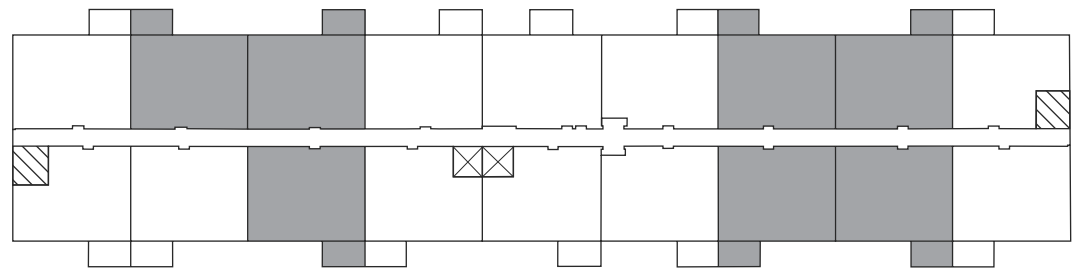

FLOORING:
LUXURY
VINYL PLANK

Palette One finishes are on
levels 1 & 3.

All suite measurements are preliminary based on current building concept and unit configurations and are subject to change.
riversedgeapartments.ca

RIVER'S EDGE APARTMENTS

53 & 57 Riverview Drive
Chatham, ON

RALEIGH

1003 sq ft

This suite is also available with finishes from our **Palette Two** collection, which includes:

CABINETS:
FLAT PANEL

COUNTERS:
QUARTZ

FLOORING:
LUXURY
VINYL PLANK

Palette Two finishes are on
levels 2 & 4.

First Floor

Second Floor - Fourth Floor

 Elevator  Stairwell