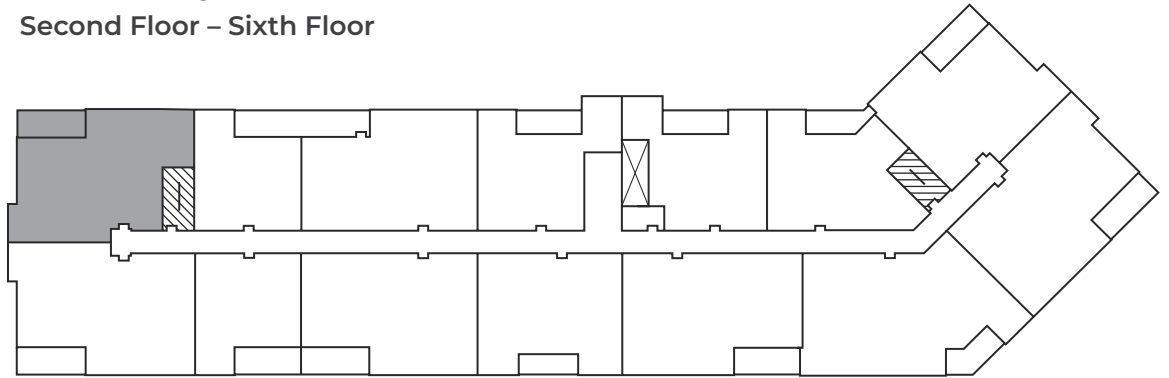

BROOKSIDE TERRACE

APARTMENTS

118 & 120 Tilbury Avenue,
Bedford, NS

CRANBERRY LAKE

1314 sq ft

118 Tilbury Avenue

Second Floor – Sixth Floor

☒ Elevator ☒ Stairwell