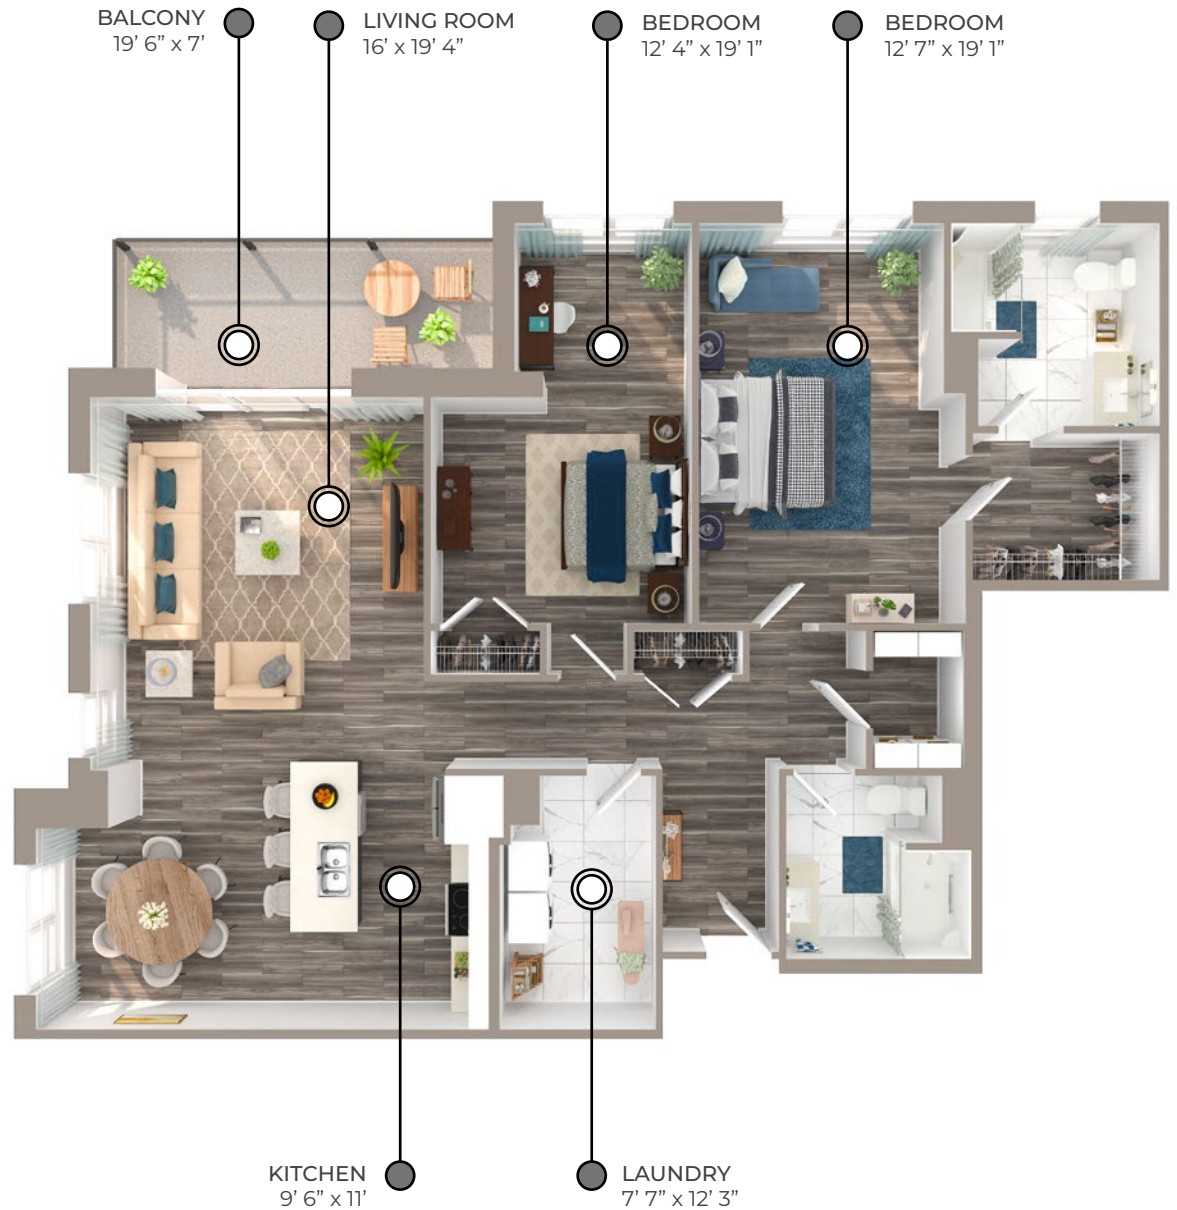

BROOKSIDE TERRACE APARTMENTS

118 & 120 Tilbury Avenue,
Bedford, NS

CRANBERRY LAKE

1314 sq ft

The floor plan illustrated here includes these finishes:

CABINETS:

White High-gloss White Charcoal

COUNTERS:

Laminate Quartz

FLOORING:

Luxury vinyl plank Ceramic tile

Please note, all floor plans and photos are provided for illustrative purposes only. **ALL MEASUREMENTS ARE APPROXIMATE.** Actual layouts may be different than shown and could vary in size and scale.

BROOKSIDE TERRACE

APARTMENTS

118 & 120 Tilbury Avenue,
Bedford, NS

CRANBERRY LAKE

1314 sq ft

118 Tilbury Avenue

Second Floor – Sixth Floor

☒ Elevator ☒ Stairwell

120 Tilbury Avenue

Second Floor – Sixth Floor

☒ Elevator ☒ Stairwell