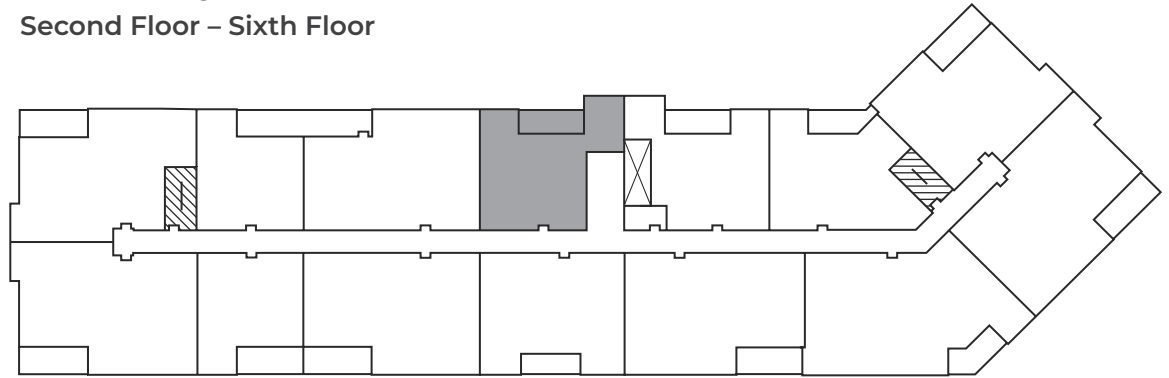

BROOKSIDE TERRACE APARTMENTS

118 & 120 Tilbury Avenue,
Bedford, NS

BIRCH COVE

1005 sq ft

The floor plan illustrated here includes these finishes:

CABINETS:

White High-gloss White Charcoal

COUNTERS:

**BROOKSIDE
TERRACE**
APARTMENTS

118 & 120 Tilbury Avenue,
Bedford, NS

BIRCH COVE

1005 sq ft

118 Tilbury Avenue

Second Floor – Sixth Floor

 Elevator  Stairwell

120 Tilbury Avenue